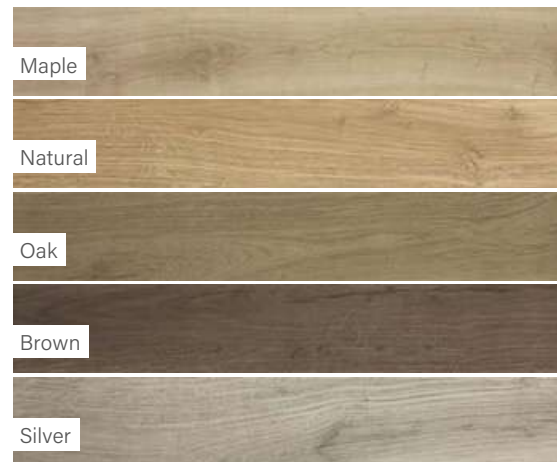

20 x 120

7,5 x 45

30 x 30

Alalap | Padló

Méret	Felület	Ár
20x120	Matt	13 990 Ft/m²-től

Kültéri | Csúszásmentes

Méret	Ár
20x120	19 690 Ft/m²-től