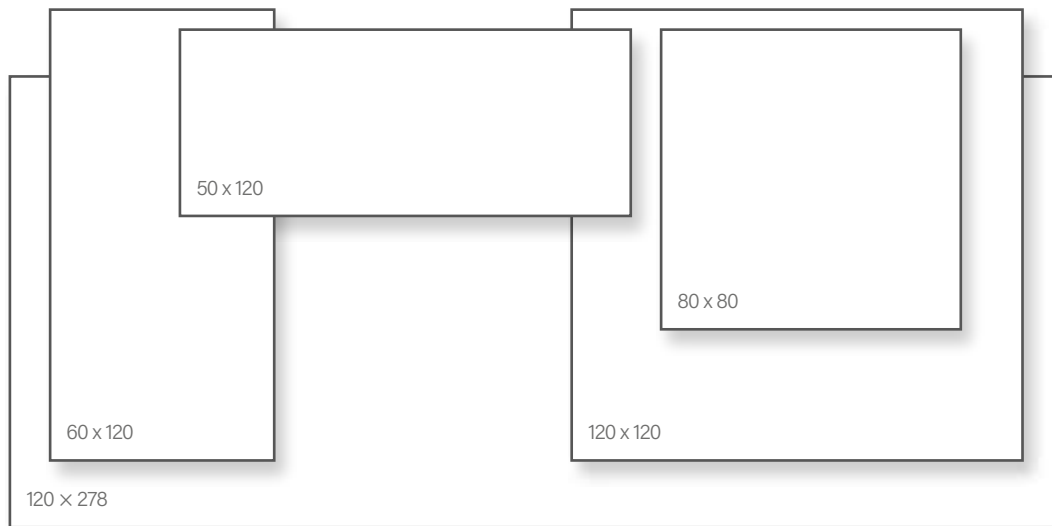

FAP Ylico

Alaplap | Padló		Ár
Méret	Felület	
80x80	Matt	17 590 Ft/m²-től
60x120	Matt	17 590 Ft/m²-től
120x120	Matt	19 990 Ft/m²-től

Alaplap | Fali		Ár
Méret	Felület	
50x120	Matt	20 590 Ft/m²-től
120x278	Matt	28 890 Ft/m²-től